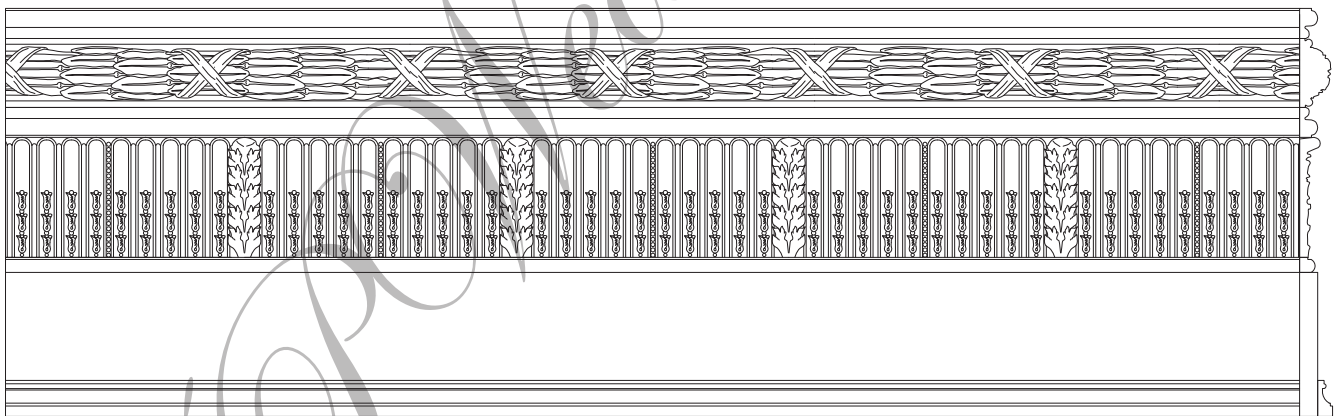

PROFILE SCALE: 1/4" = 1"

SCALE: 1/8" = 1'

JP Weaver Company

Base Assembly #4
With RMF 1017 Laurel
Leaf

FAX: (818) 500-1798 941 AIR WAY GLENDALE, CALIFORNIA, 91201 TEL: (818) 500-1740
WWW.IPWEAVER.COM & design@ipweaver.com